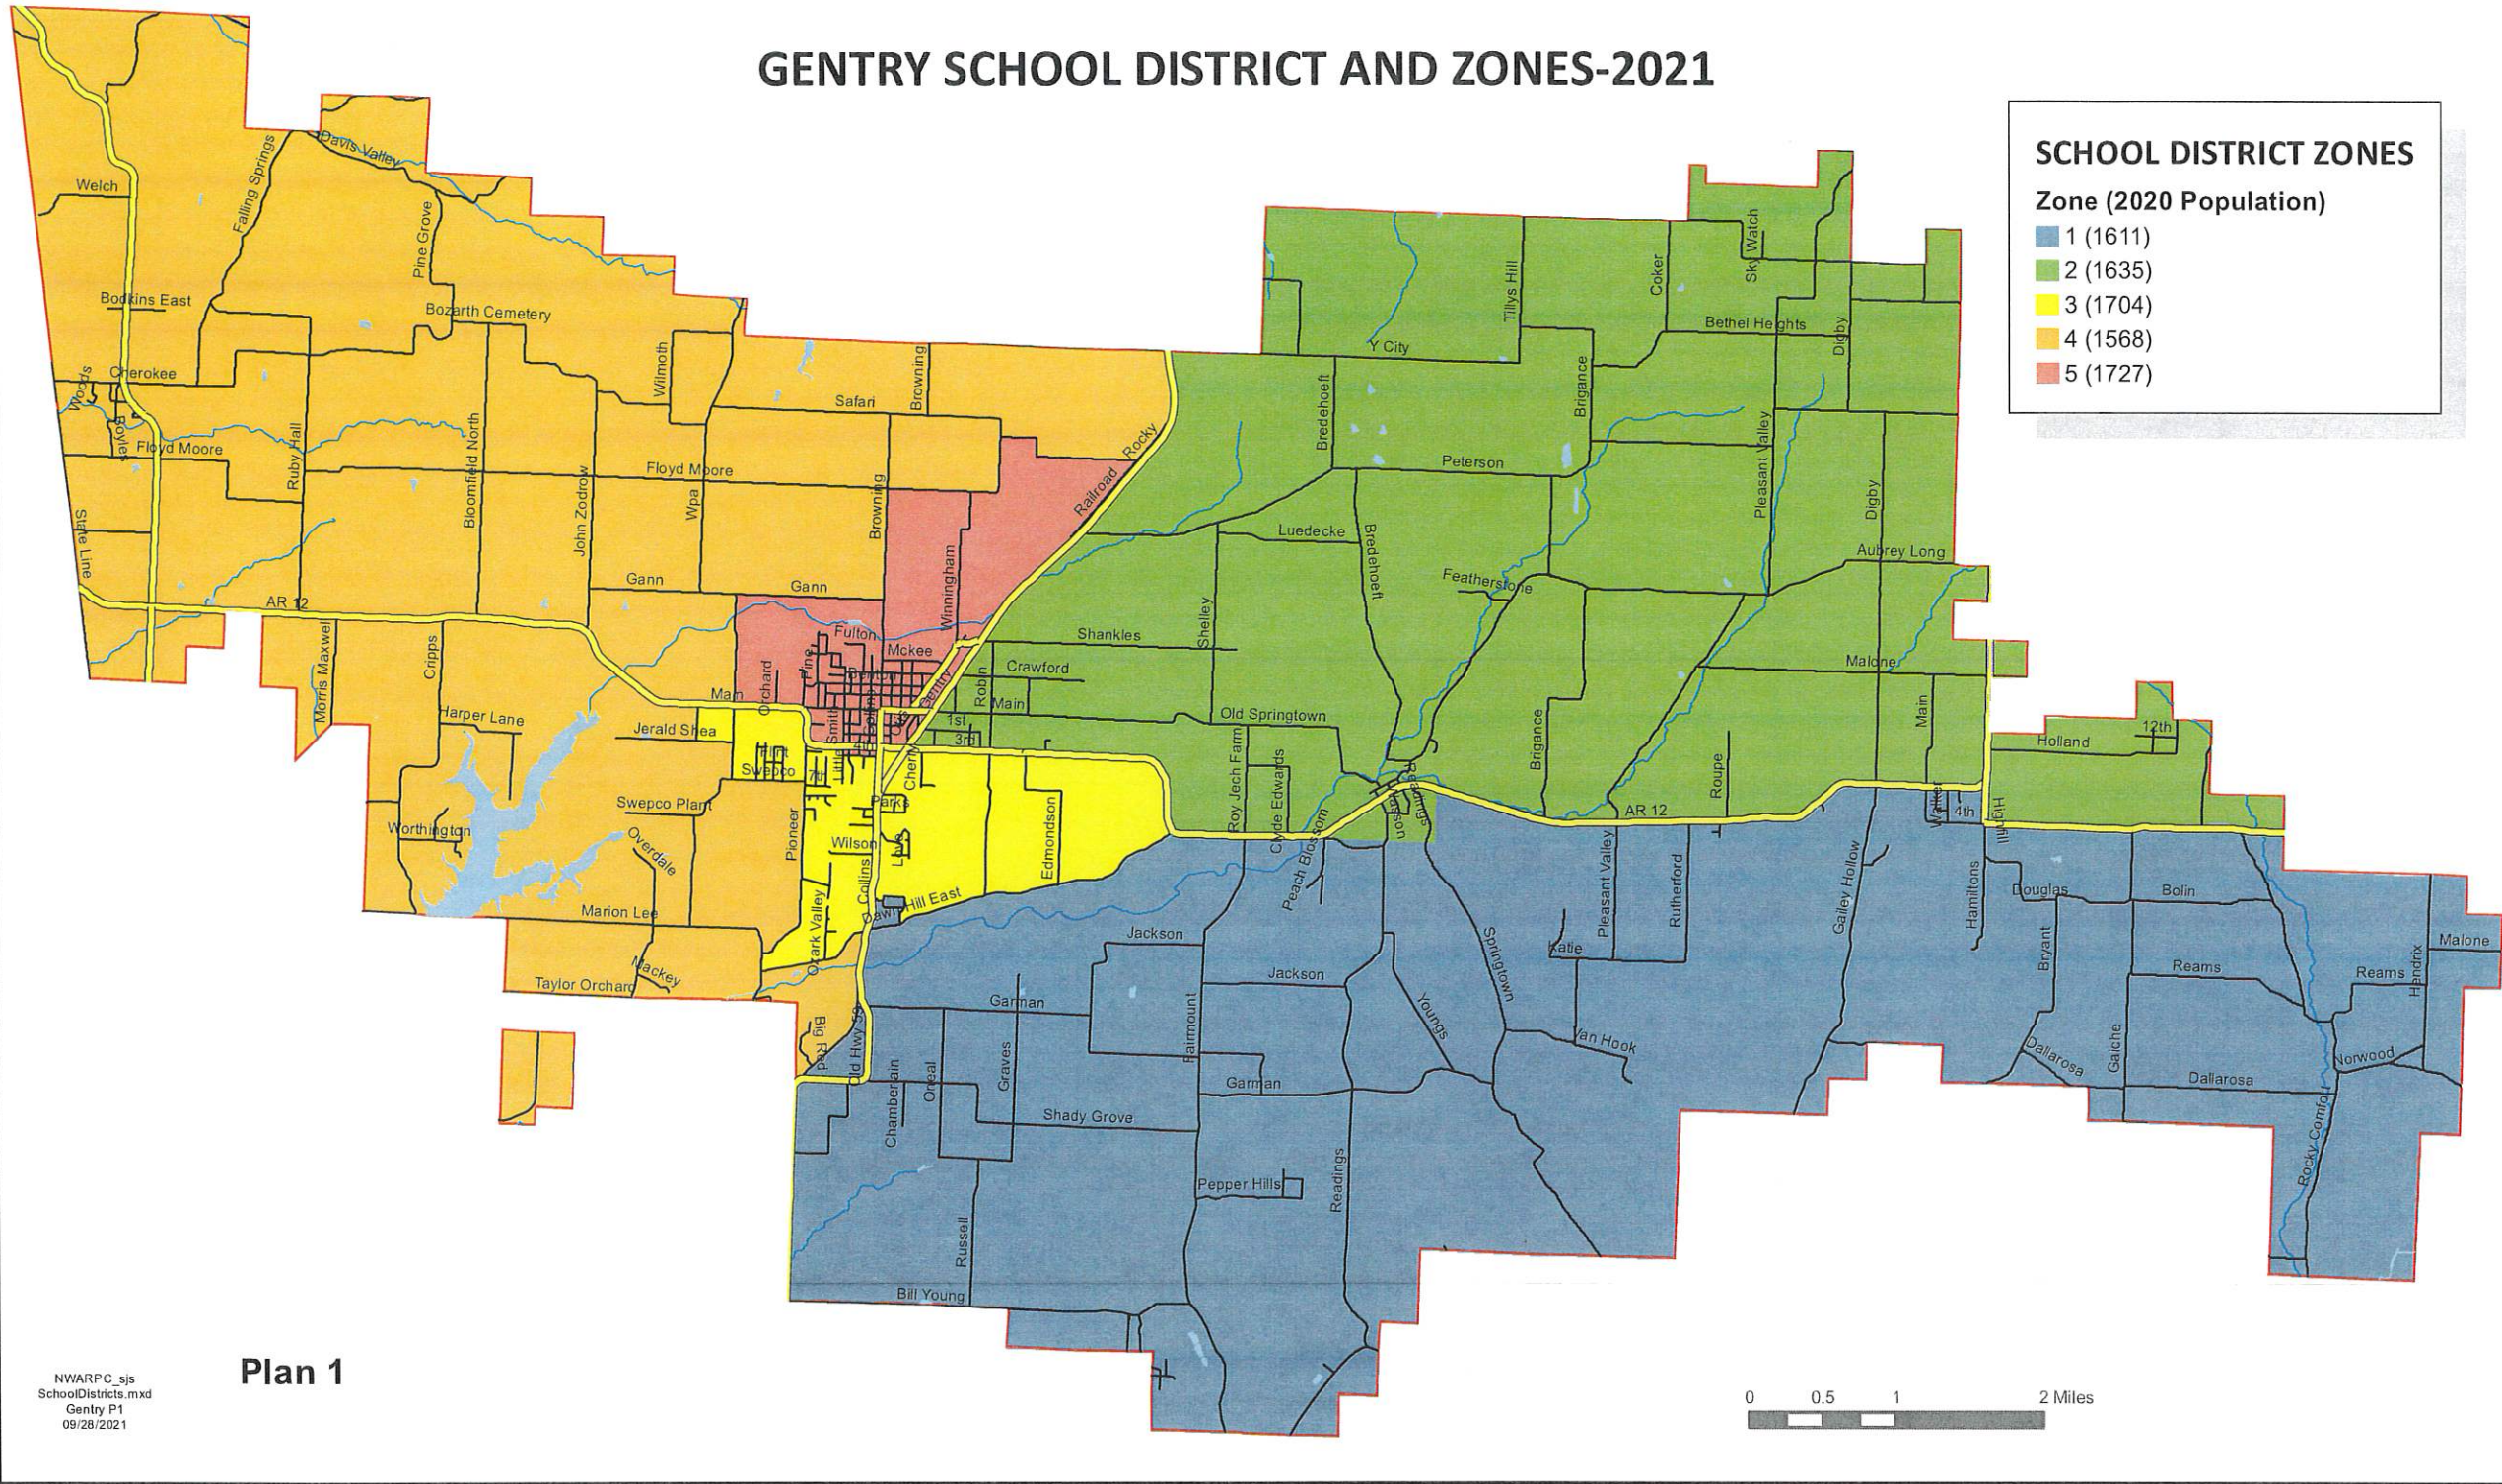

GENTRY SCHOOL DISTRICT AND ZONES-2021

SCHOOL DISTRICT ZONES
Zone (2020 Population)

- 1 (1611)
- 2 (1635)
- 3 (1704)
- 4 (1568)
- 5 (1727)

NWARPC_sjs
 SchoolDistricts.mxd
 Gentry P1
 09/28/2021

Plan 1